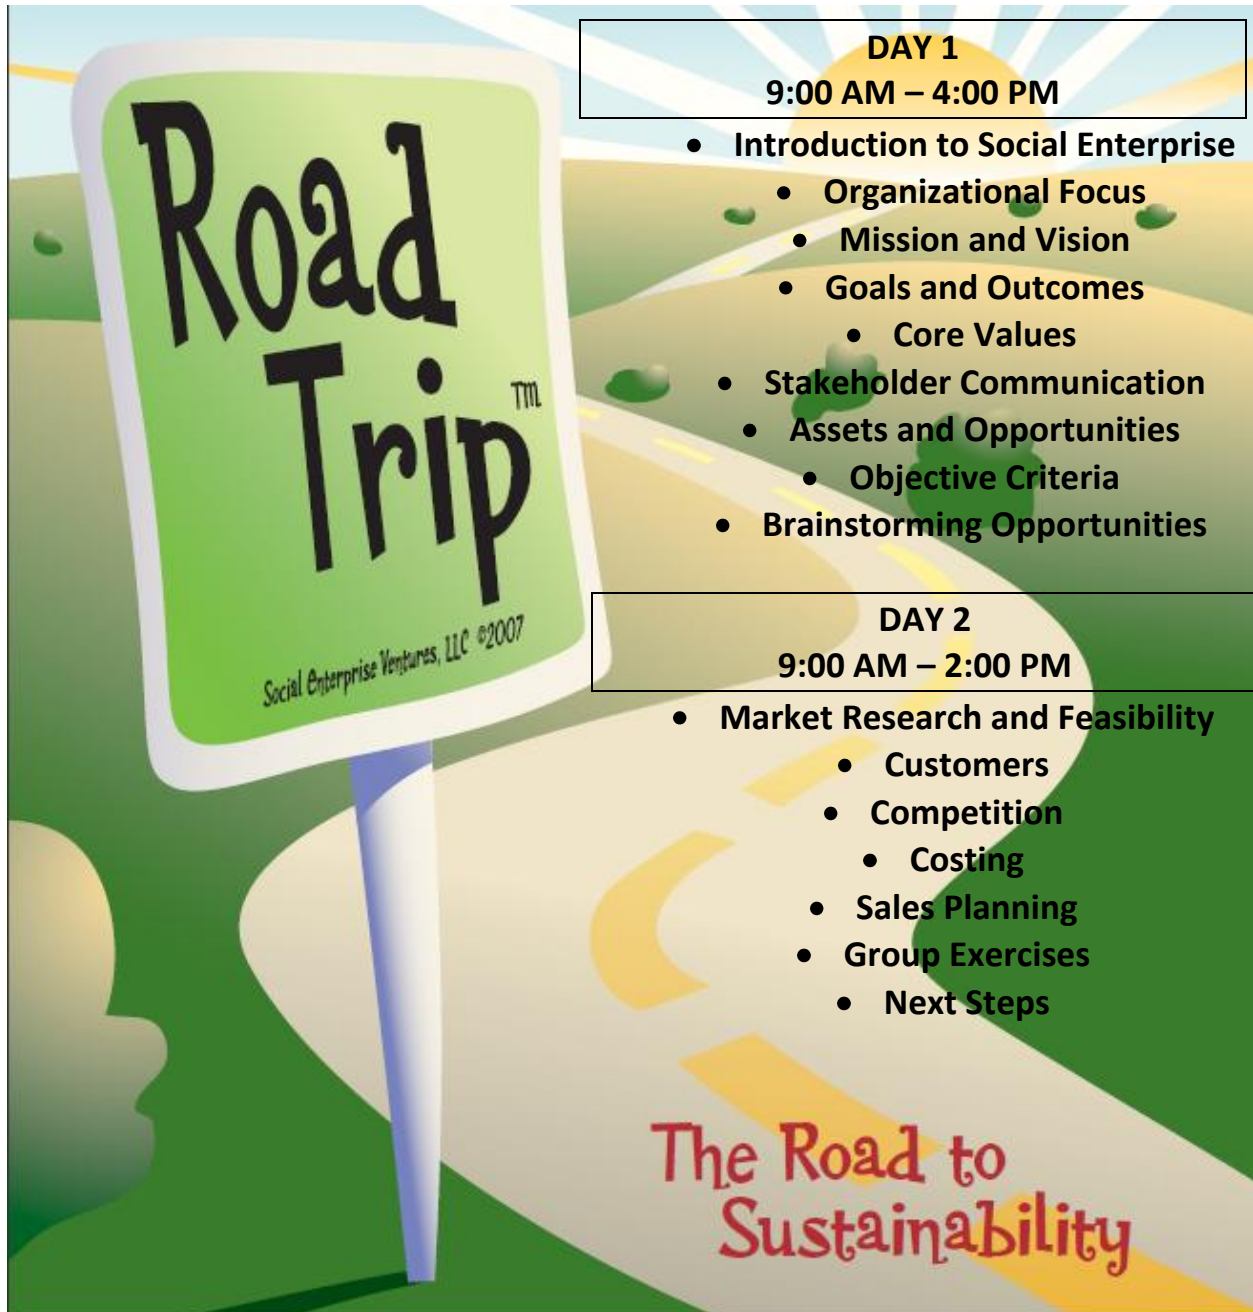

ROAD TRIP™ TRAINING
Missouri Association for Community Action
March 23-24, 2011

Participants will be divided into teams.
Each participant will receive a personal workbook.

Social Enterprise Ventures, LLC
www.socialenterpriseventures.com